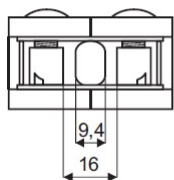

PRODUCT SHEET

Description:

Glass Clamp "Oval-S" 40,5x51x27mm, SS304-Brushed, Flat, 6-10,76mm Glass Thickness, No Safety Pin & No Cushions, (Cushion Model A)

Item number:

22.10.610-9

Units	Box	Carton	HS Code	Barcode
Pcs.	4	40	8302419000	 5704866476317

SS-316 # 22.10.610-0

SS-304 # 22.10.610-9

Cushions for stainless steel models

MODEL „A”	Glass thickness	Glass Type	Cushion mm	Item No.:
	6	mono	2 x 5,66	22.10.618-0
	6,76	Lam.	2 x 5,28	22.10.617-0
	8	mono	2 x 4,66	22.10.616-0
	8,76	Lam.	2 x 4,28	22.10.615-9
	10	mono	2 x 3,66	22.10.615-0
	10,76	Lam.	2 x 3,28	22.10.614-0