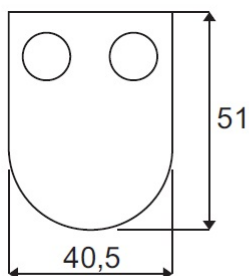

PRODUCT SHEET

Description:

Glass Clamp "Oval-S" 40,5x51x27mm, SS304-Brushed, Flat, 6-10,76mm Glass Thickness, No Safety Pin & No Cushions, (Cushion Model A)

Item number:

22.10.610-9

Units	Box	Carton	HS Code	Barcode
Pcs.	4	40	8302419000	 5704866476317

SS-316 # 22.10.610-0

SS-304 # 22.10.610-9

Cushions for stainless steel models

MODEL „A”	Glass thickness	Glass Type	Cushion mm	Item No.:
	6	mono	2 x 5,66	22.10.618-0
	6,76	Lam.	2 x 5,28	22.10.617-0
	8	mono	2 x 4,66	22.10.616-0
	8,76	Lam.	2 x 4,28	22.10.615-9
	10	mono	2 x 3,66	22.10.615-0
	10,76	Lam.	2 x 3,28	22.10.614-0