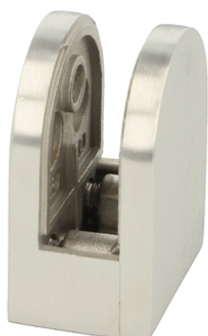

PRODUCT SHEET

Description:

Glass Clamp "Oval-S" 40,5x51x27mm, SS304-Brushed, Flat, 6-10,76mm Glass Thickness, No Safety Pin & No Cushions, (Cushion Model A)

Item number:

22.10.610-9

Units	Box	Carton	HS Code	Barcode
Pcs.	4	40	8302419000	 5704866476317

SS-316 # 22.10.610-0

SS-304 # 22.10.610-9

Cushions for stainless steel models

MODEL „A”	Glass thickness	Glass Type	Cushion mm	Item No.:
	6	mono	2 x 5,66	22.10.618-0
	6,76	Lam.	2 x 5,28	22.10.617-0
	8	mono	2 x 4,66	22.10.616-0
	8,76	Lam.	2 x 4,28	22.10.615-9
	10	mono	2 x 3,66	22.10.615-0
	10,76	Lam.	2 x 3,28	22.10.614-0