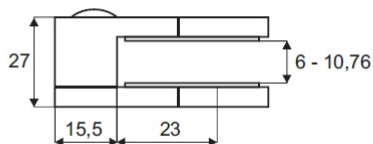

PRODUCT SHEET

Description:

Glass Clamp "Oval-S" 40,5x51x27mm, SS304-Brushed, Flat, 6-10,76mm Glass Thickness, No Safety Pin & No Cushions, (Cushion Model A)

Item number:

22.10.610-9

Units	Box	Carton	HS Code	Barcode
Pcs.	4	40	8302419000	 5704866476317

SS-316 # 22.10.610-0

SS-304 # 22.10.610-9

Cushions for stainless steel models

MODEL „A”	Glass thickness	Glass Type	Cushion mm	Item No.:
	6	mono	2 x 5,66	22.10.618-0
	6,76	Lam.	2 x 5,28	22.10.617-0
	8	mono	2 x 4,66	22.10.616-0
	8,76	Lam.	2 x 4,28	22.10.615-9
	10	mono	2 x 3,66	22.10.615-0
	10,76	Lam.	2 x 3,28	22.10.614-0